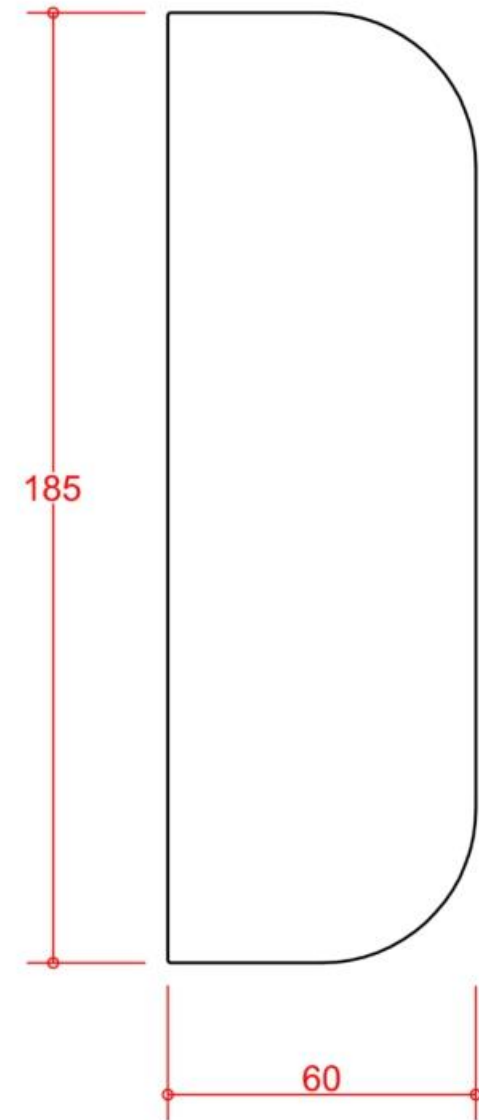

Nordicview™ CLASSIC SKÄRMTAK

Drainage through sealant profile and integrated roof rubber connection

Aluminium wall profile cover cap for seamless wall connection

Nordicview™ CLASSIC SKÄRMTAK

# Aluminium click strip cover profiles

3mm thick  
beam connection

Nordicview™ CLASSIC SKÄRMTAK

Round gutter cover

Nordicview™ CLASSIC SKÄRMTAK

Seamless gutter and beam connection Side cover for gutter and round gutter cover

Nordicview™ CLASSIC SKÄRMTAK