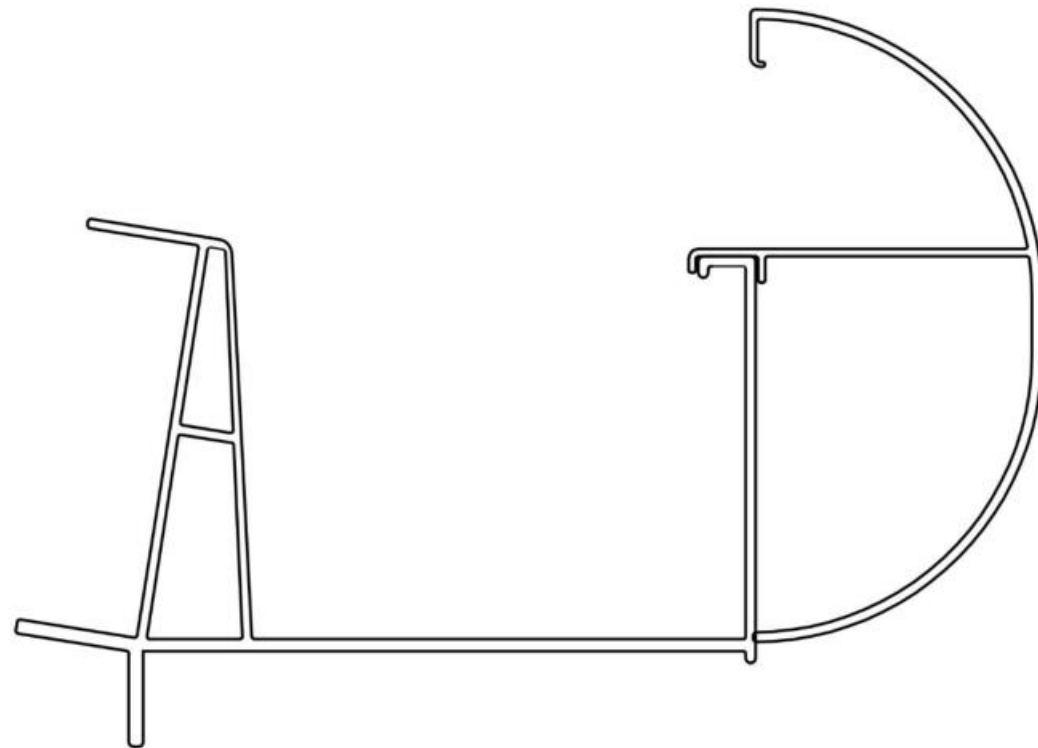

Nordicview™ CLASSIC SKÄRMTAK

Drainage through sealant profile and integrated roof rubber connection

Aluminium wall profile cover cap for seamless wall connection

Nordicview™ CLASSIC SKÄRMTAK

# Aluminium click strip cover profiles

3mm thick  
beam connection

Nordicview™ CLASSIC SKÄRMTAK

Round gutter cover

Nordicview™ CLASSIC SKÄRMTAK

Seamless gutter and beam connection Side cover for gutter and round gutter cover

Nordicview™ CLASSIC SKÄRMTAK