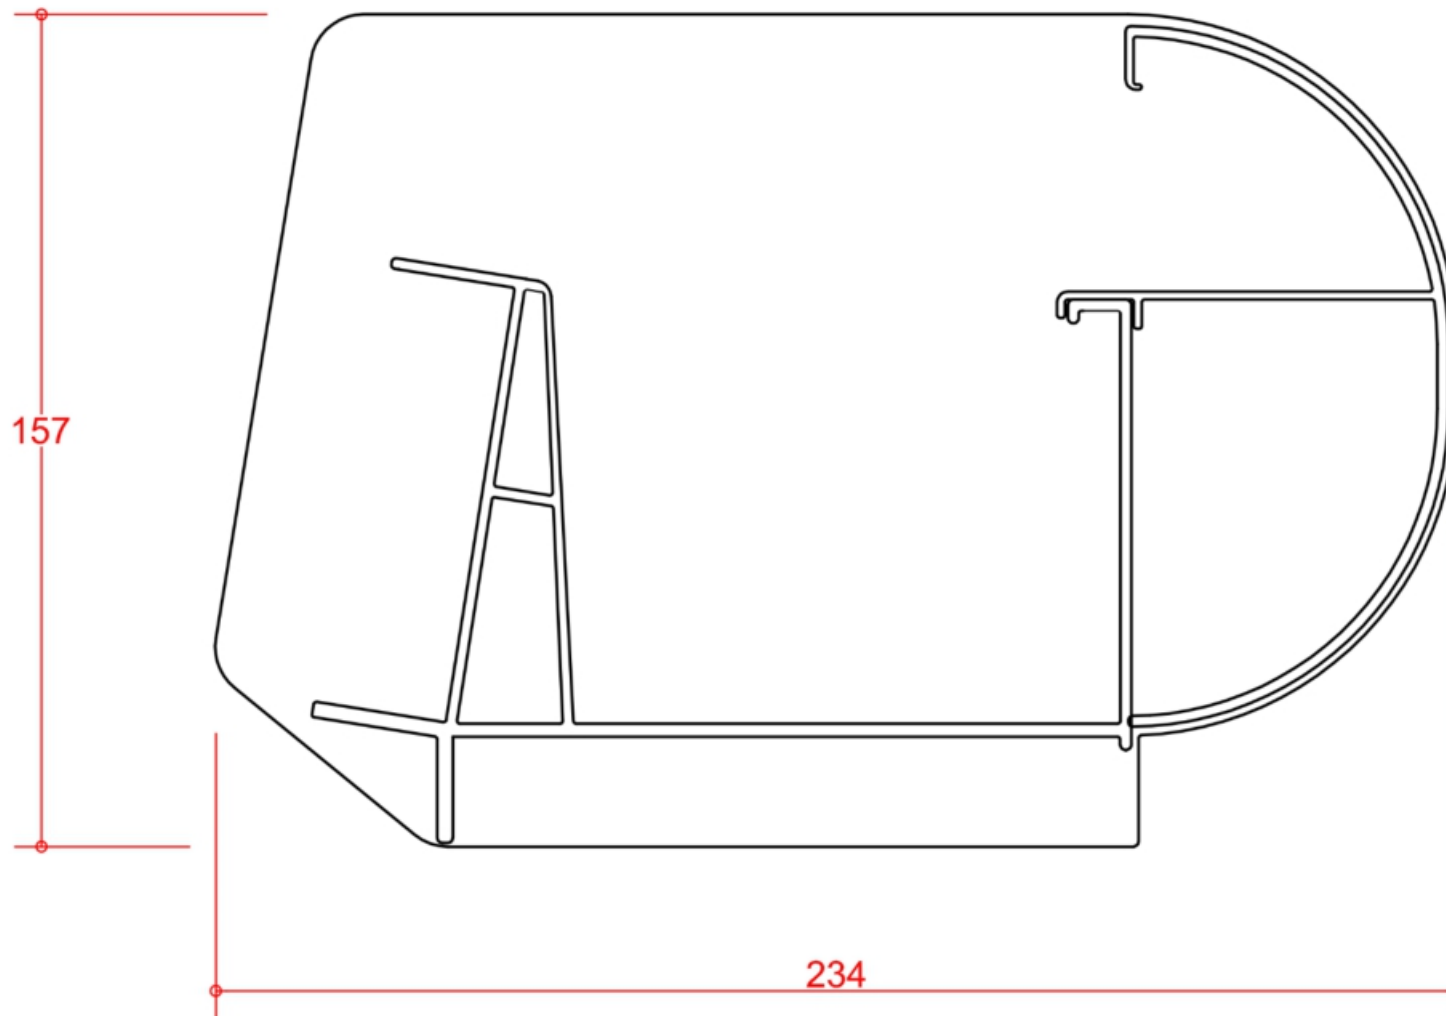

# Aluminium click strip cover profiles

3mm thick  
beam connection

Nordicview™ CLASSIC SKÄRMTAK

Round gutter cover

Nordicview™ CLASSIC SKÄRMTAK

Seamless gutter and beam connection Side cover for gutter and round gutter cover