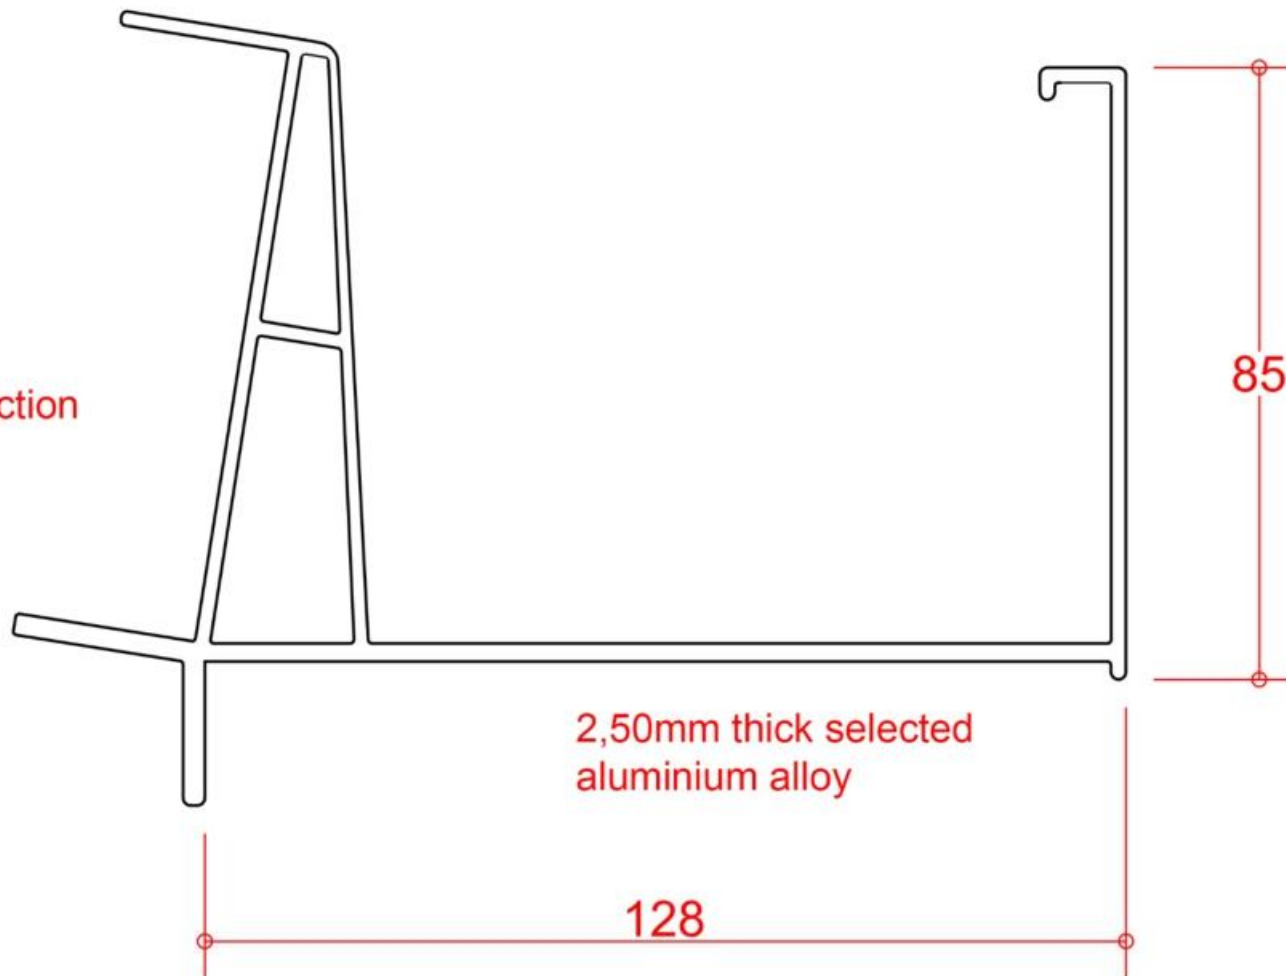

Nordicview™ CLASSIC SKÄRMTAK

Drainage through sealant profile and integrated roof rubber connection

Aluminium wall profile cover cap for seamless wall connection

Nordicview™ CLASSIC SKÄRMTAK

# Aluminium click strip cover profiles

3mm thick  
beam connection

Nordicview™ CLASSIC SKÄRMTAK

Round gutter cover

Nordicview™ CLASSIC SKÄRMTAK

Seamless gutter and beam connection Side cover for gutter and round gutter cover

Nordicview™ CLASSIC SKÄRMTAK