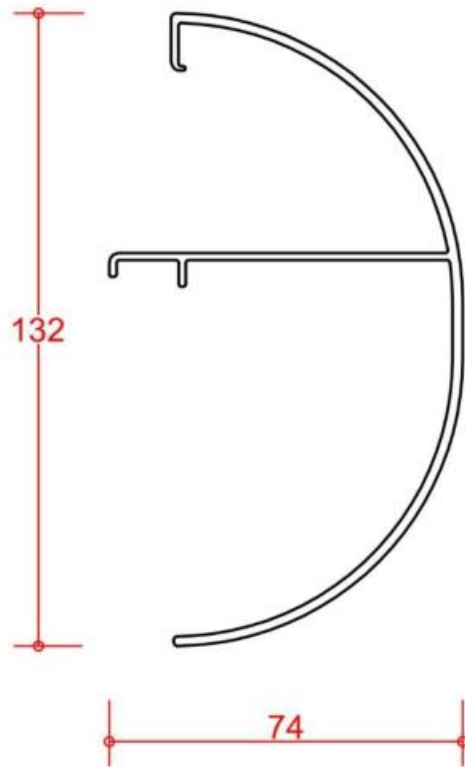

Nordicview™ CLASSIC SKÄRMTAK

Drainage through sealant profile and integrated roof rubber connection

Aluminium wall profile cover cap for seamless wall connection

Nordicview™ CLASSIC SKÄRMTAK

# Aluminium click strip cover profiles

3mm thick  
beam connection

Nordicview™ CLASSIC SKÄRMTAK

Round gutter cover

Nordicview™ CLASSIC SKÄRMTAK

Seamless gutter and beam connection Side cover for gutter and round gutter cover

Nordicview™ CLASSIC SKÄRMTAK