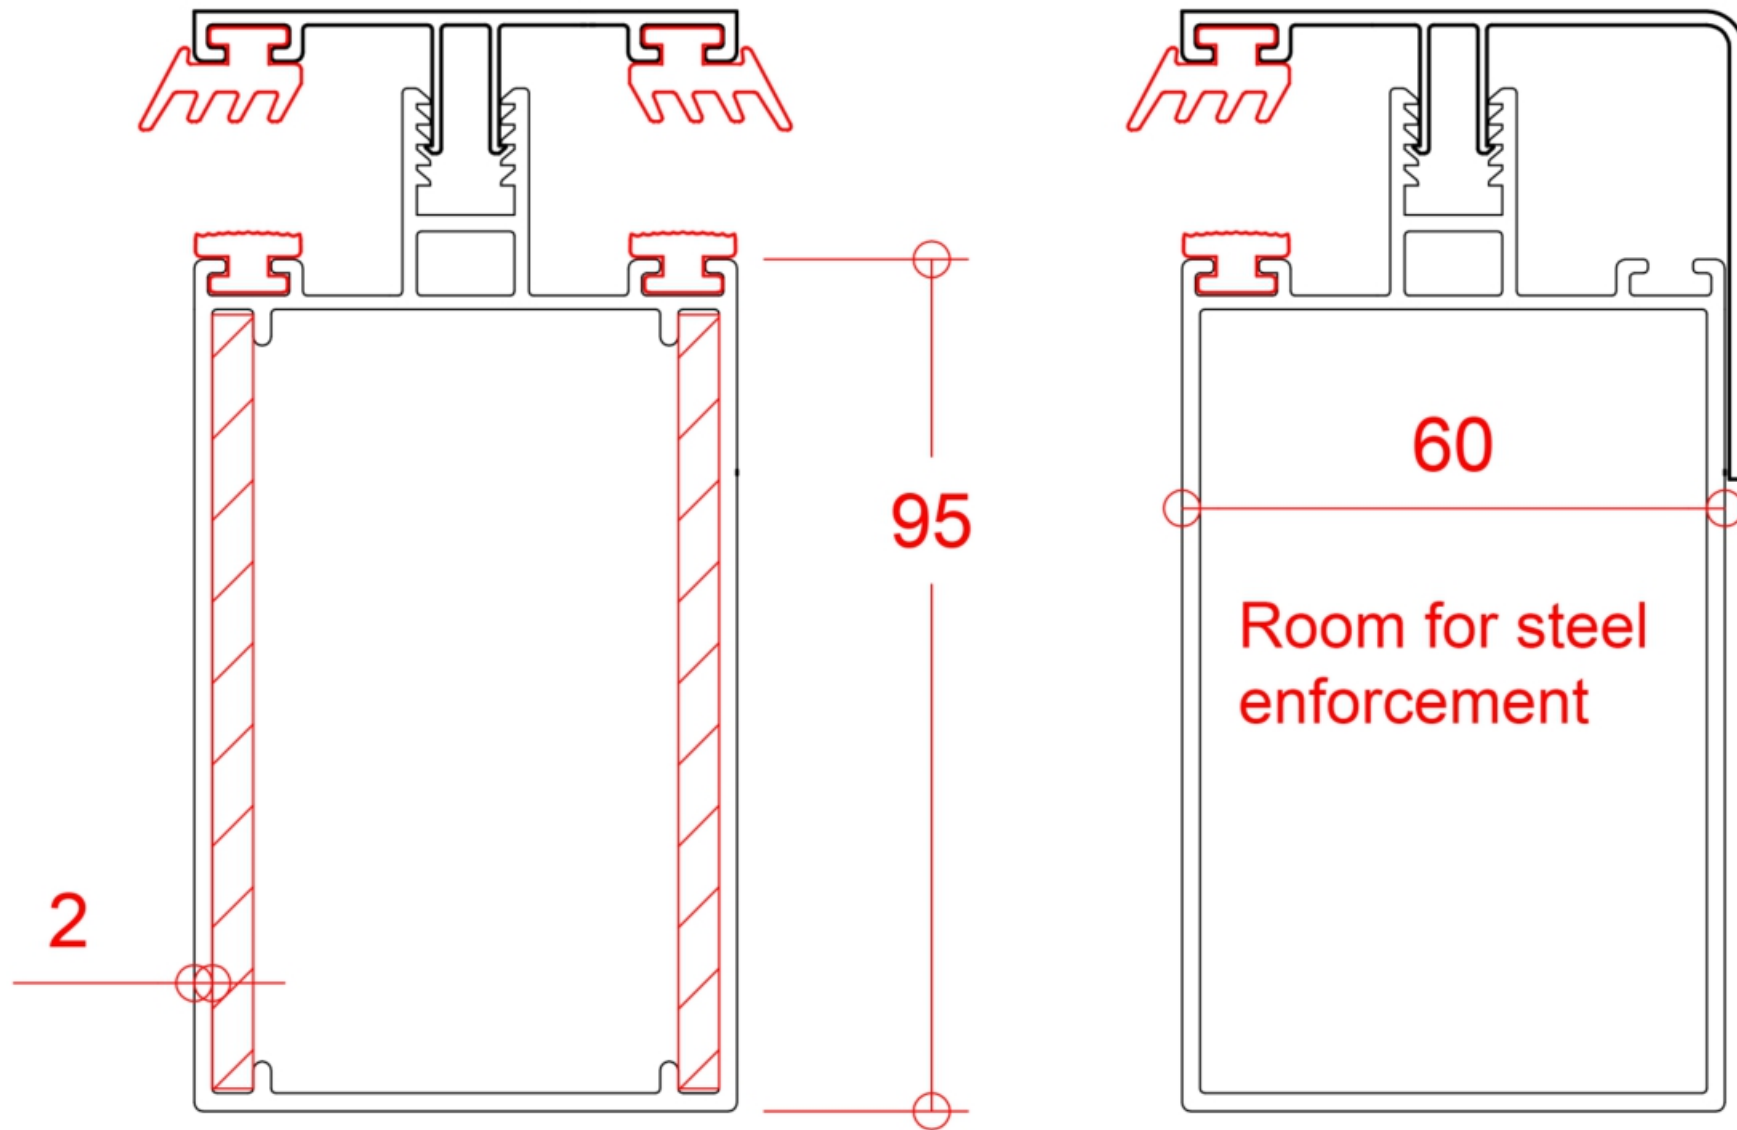

Nordicview™ CLASSIC SKÄRMTAK

Drainage through sealant profile and integrated roof rubber connection

Aluminium wall profile cover cap for seamless wall connection

Nordicview™ CLASSIC SKÄRMTAK

# Aluminium click strip cover profiles

3mm thick  
beam connection

Nordicview™ CLASSIC SKÄRMTAK

Round gutter cover

Nordicview™ CLASSIC SKÄRMTAK

Seamless gutter and beam connection Side cover for gutter and round gutter cover

Nordicview™ CLASSIC SKÄRMTAK