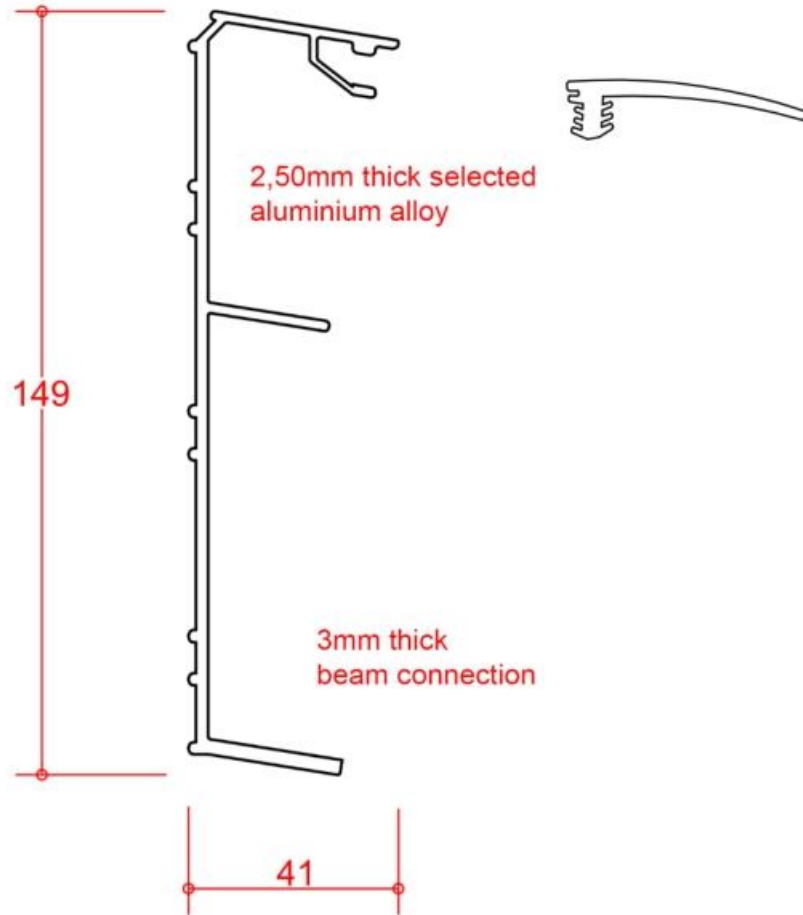

Nordicview™ CLASSIC SKÄRMTAK

Drainage through sealant profile and integrated roof rubber connection

Aluminium wall profile cover cap for seamless wall connection

Nordicview™ CLASSIC SKÄRMTAK

# Aluminium click strip cover profiles

3mm thick  
beam connection

Nordicview™ CLASSIC SKÄRMTAK

Round gutter cover

Nordicview™ CLASSIC SKÄRMTAK

Seamless gutter and beam connection Side cover for gutter and round gutter cover

Nordicview™ CLASSIC SKÄRMTAK